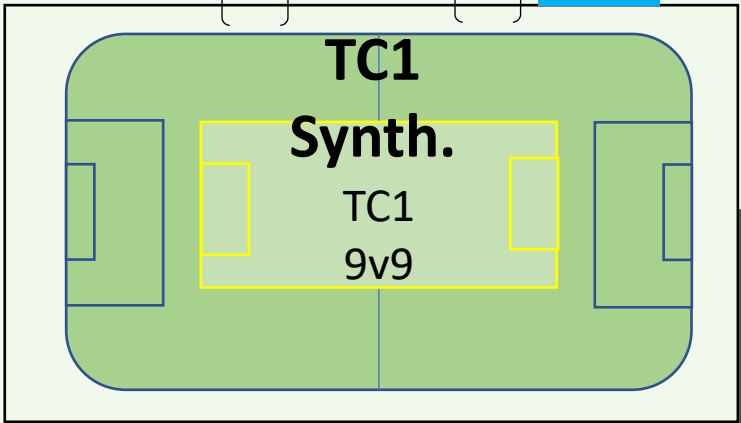

TCMini
(naturel)

Vers / To
Ave. Belmont,
PT PT
PT PT

Vers / To
Ave. Donegani,
Travaux Publiques
P supplémentaire

Check-in /
Merchandise

Concessions

TC3 Field
Marshal

First Aid

Chalet

Legend:
PT = Picnic table
POP = Port-O-Potty
BINS = Waste,
recycle, compost

TC2 Field
Marshal

TC1 Field
Marshal

Gazebo

Vers / To
Ave. Maywood,
Aréna & JRHS
P supplémentaire