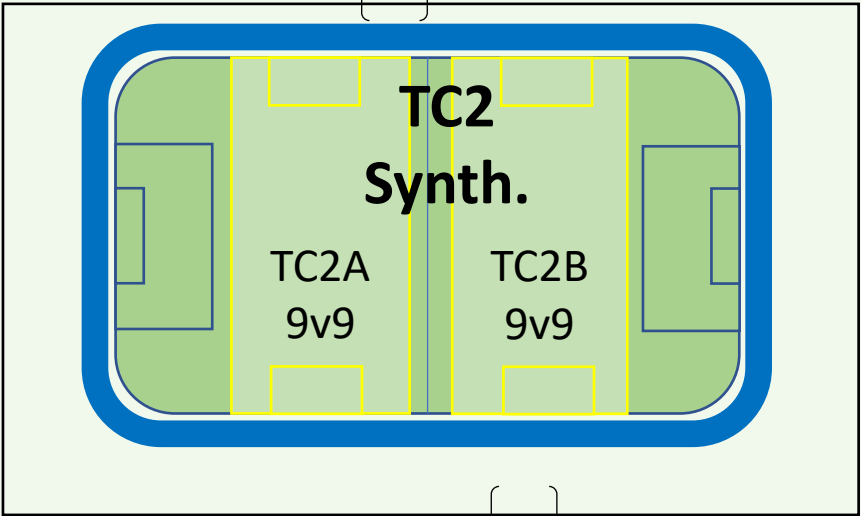

TCMini
(naturel)

Vers / To
Ave. Belmont,
PT PT
PT PT

Vers / To
Ave. Donegani,
Travaux Publiques
P supplémentaire

Check-in /
Merchandise

Concessions

TC3 Field
Marshal

First Aid

Chalet

Legend:
PT = Picnic table
POP = Port-O-Potty
BINS = Waste,
recycle, compost

TC2 Field
Marshal

TC1 Field
Marshal

Gazebo

Vers / To
Ave. Maywood,
Aréna & JRHS
P supplémentaire